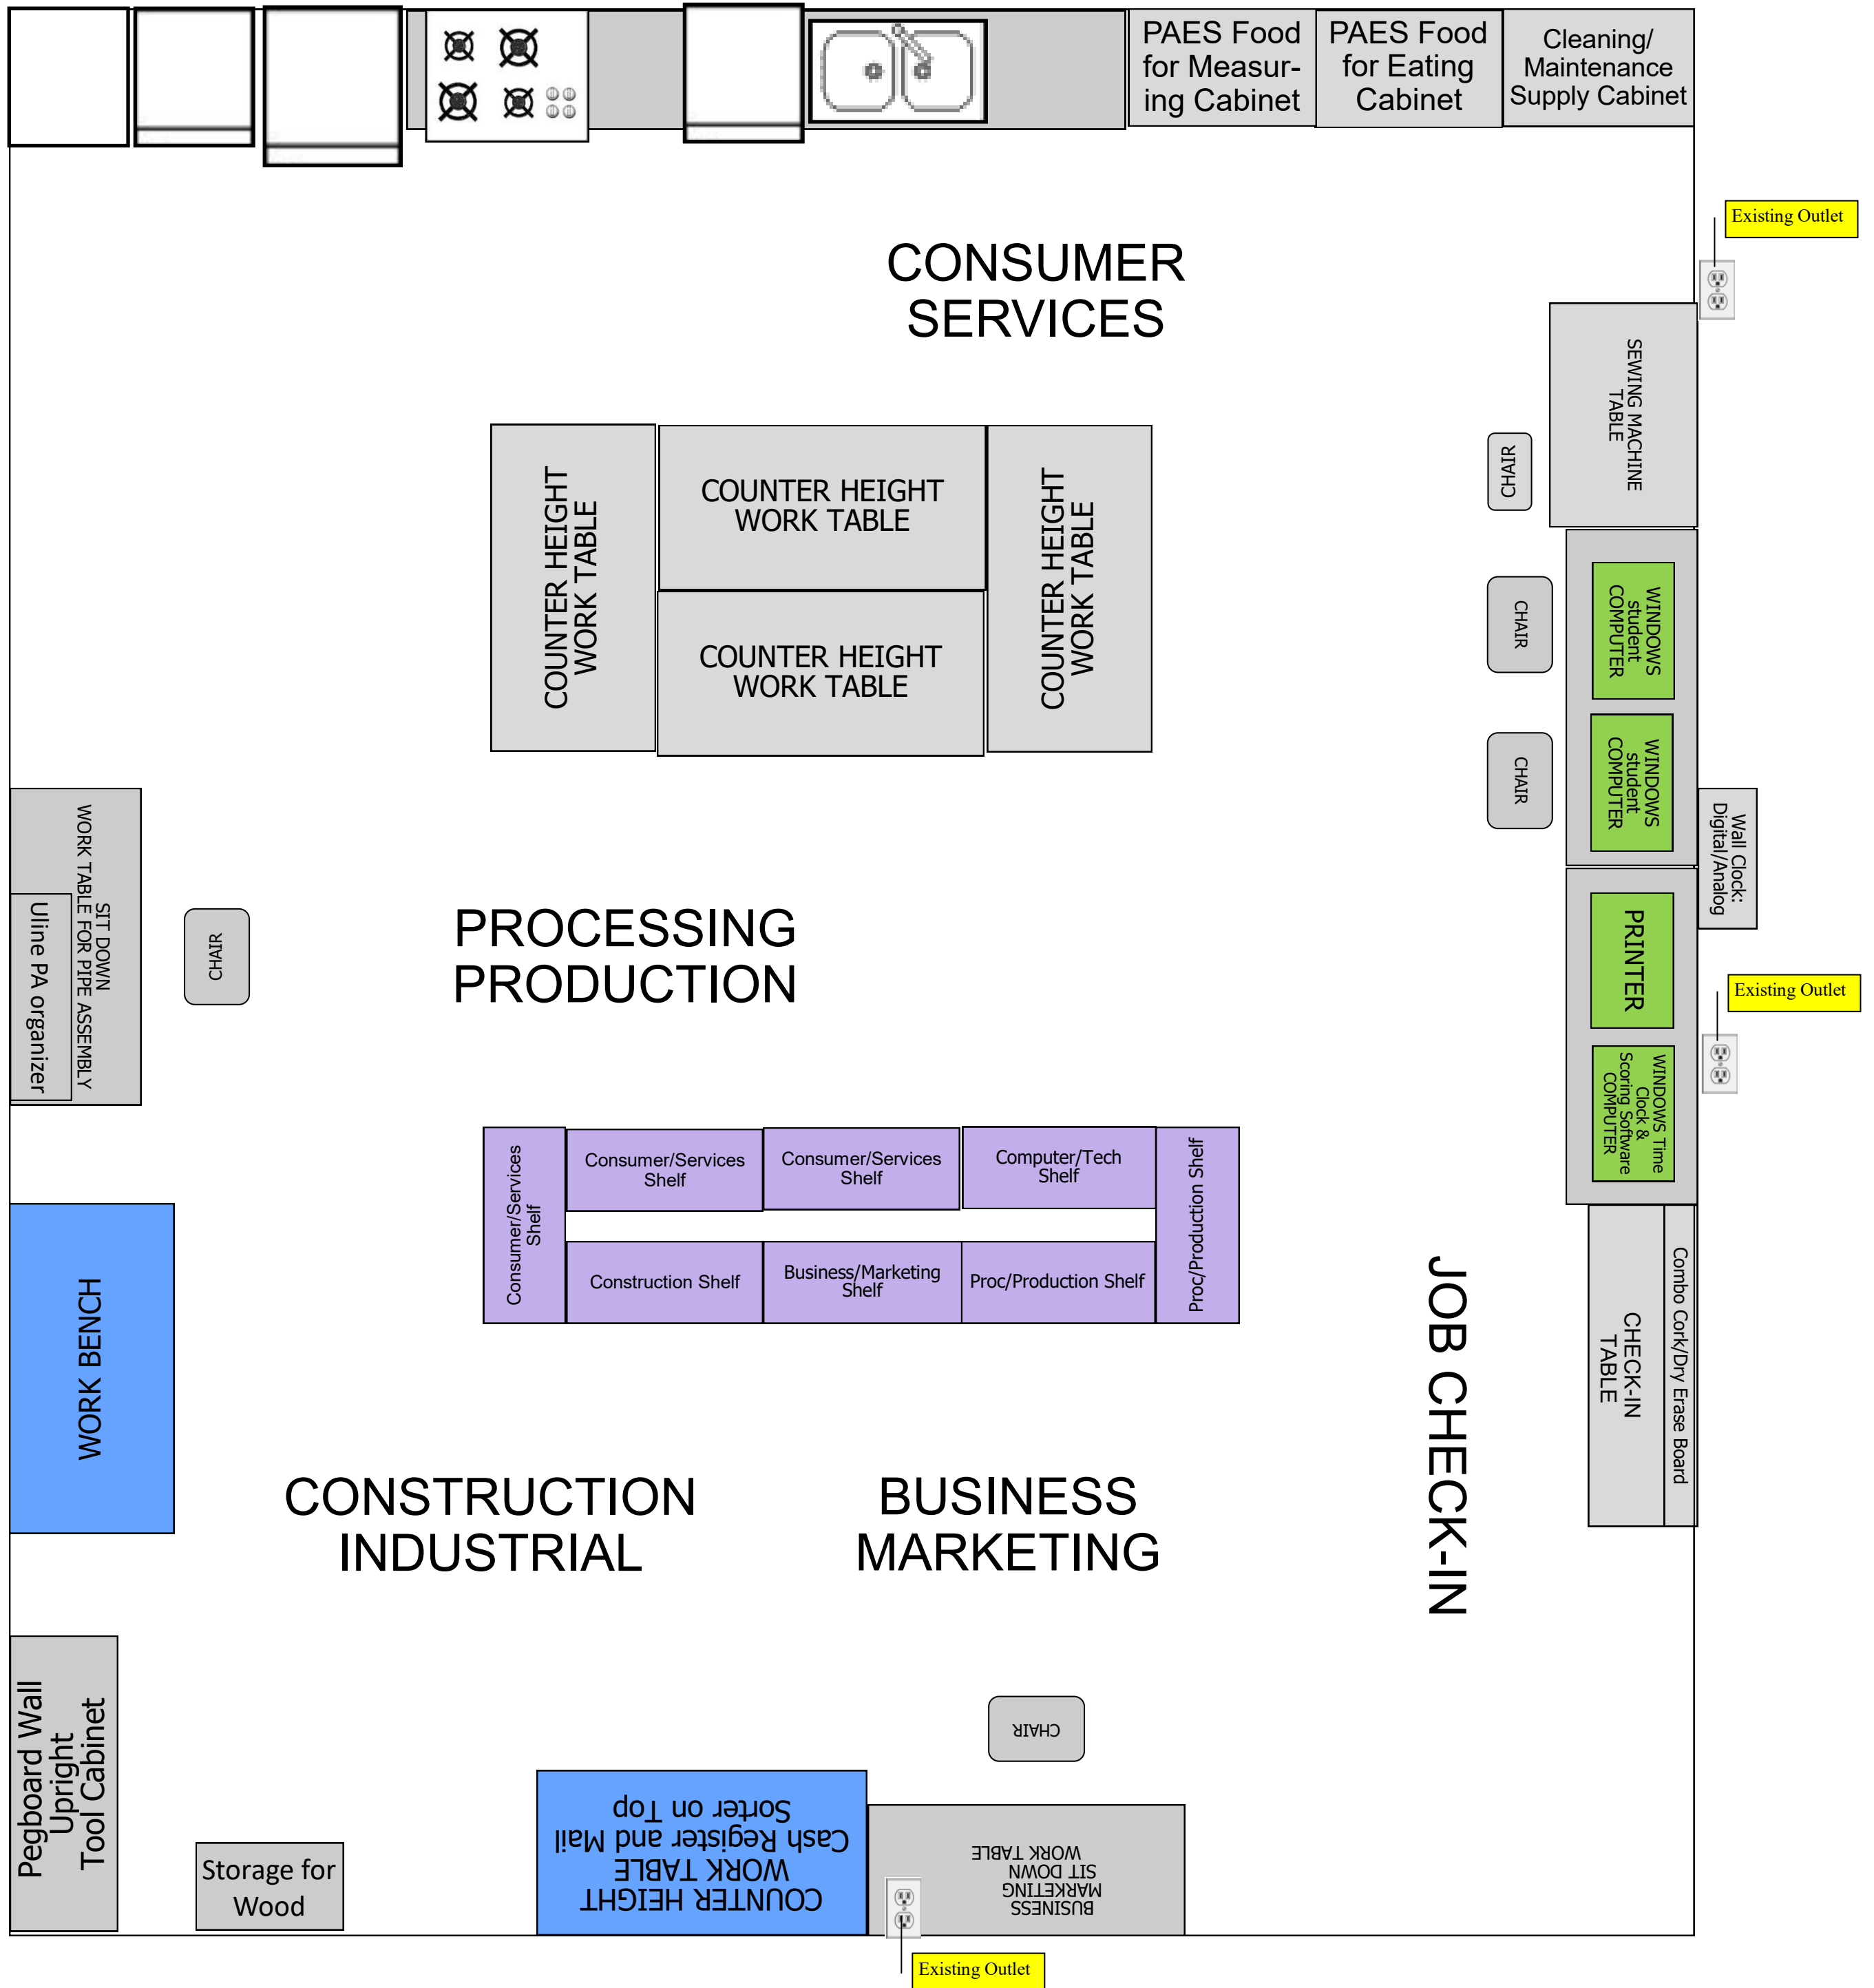

GLENCOE-SILVER LAKE JUNIOR/SENIOR HIGH SCHOOL
 PAES Lab Floor Plan
 25' 3" X 29' 3" (738.6 Sq Ft)

- Blue Items:** (2) Stand Up Work Tables (ULINE)
- Purple Items:** (8) Shelves for Job Boxes (Home Depot)
- Grey Items:** School provided furnishings
- Green Items:** Technology Items provided by district