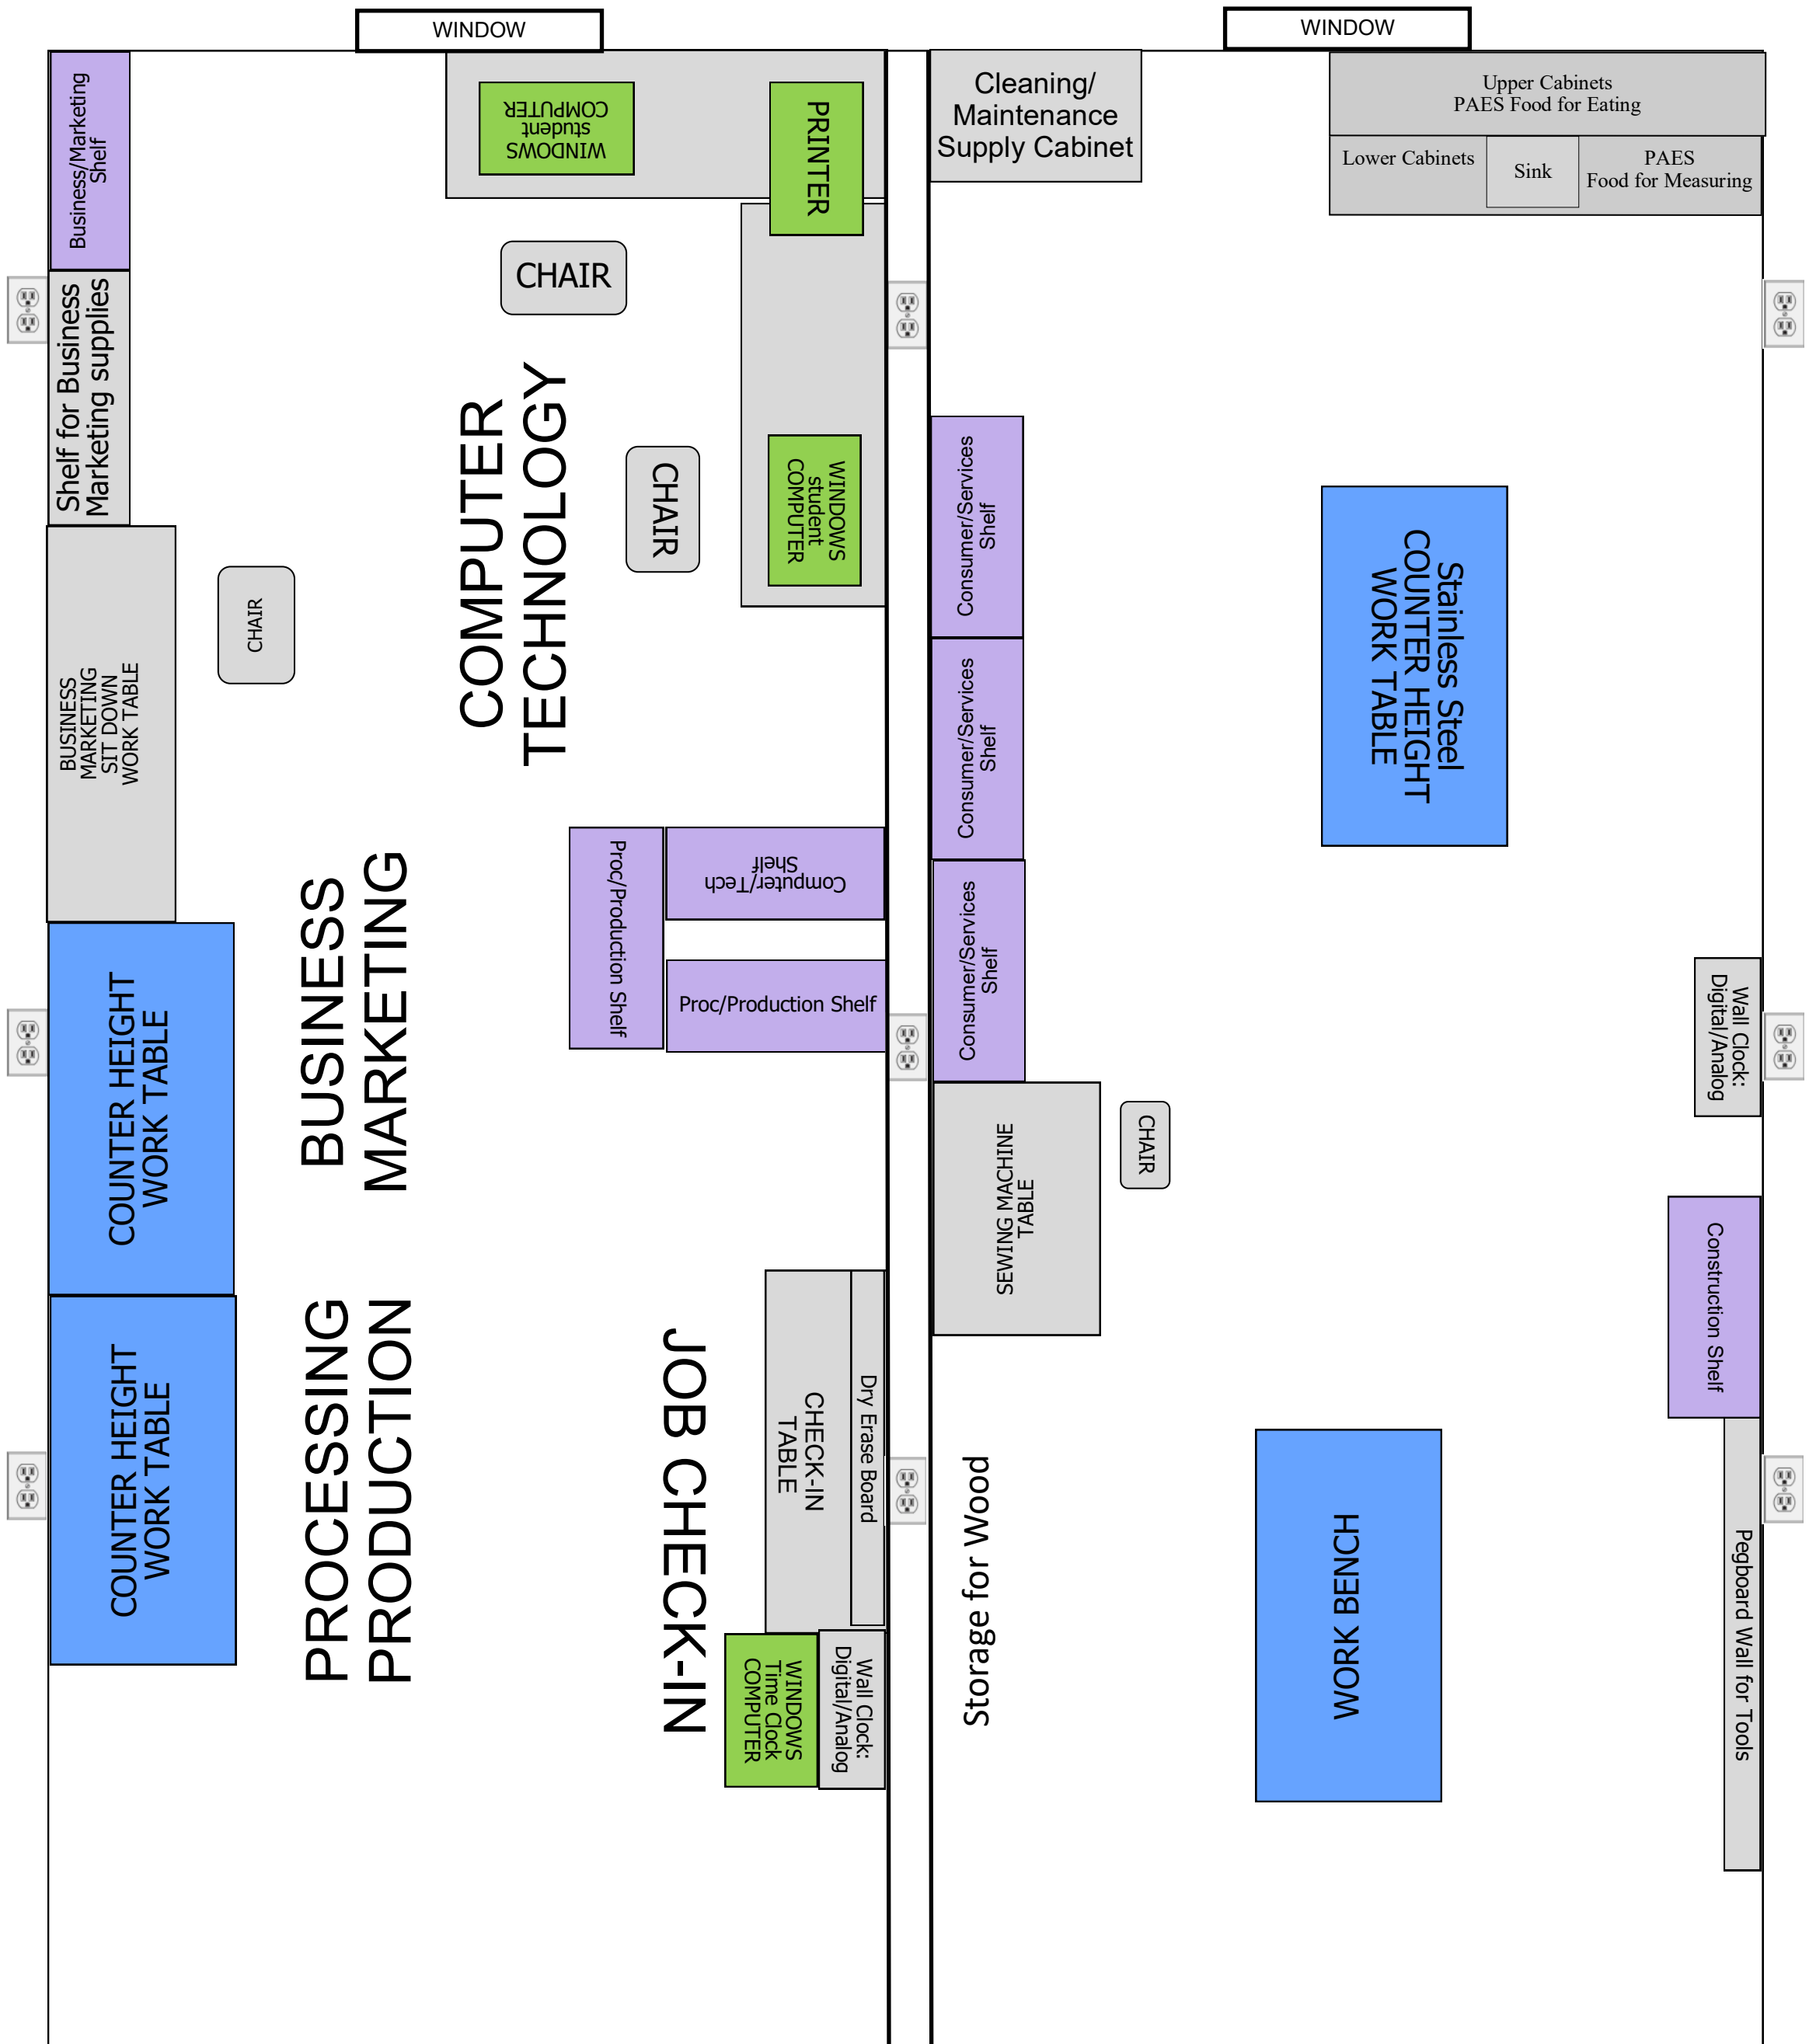

Pulaski School District  
 Pulaski High School, Pulaski, WI PAES Lab Floor Plan  
 Side by side rooms  
 Together approximately 23' X 26.5" (609 Sq Ft)

- Blue Items:** Stand Up Work Tables (ULINE)
- Purple Items:** Shelves for Job Boxes (Home Depot)
- Grey Items:** School provided furnishings
- Green Items:** Technology items provided by district